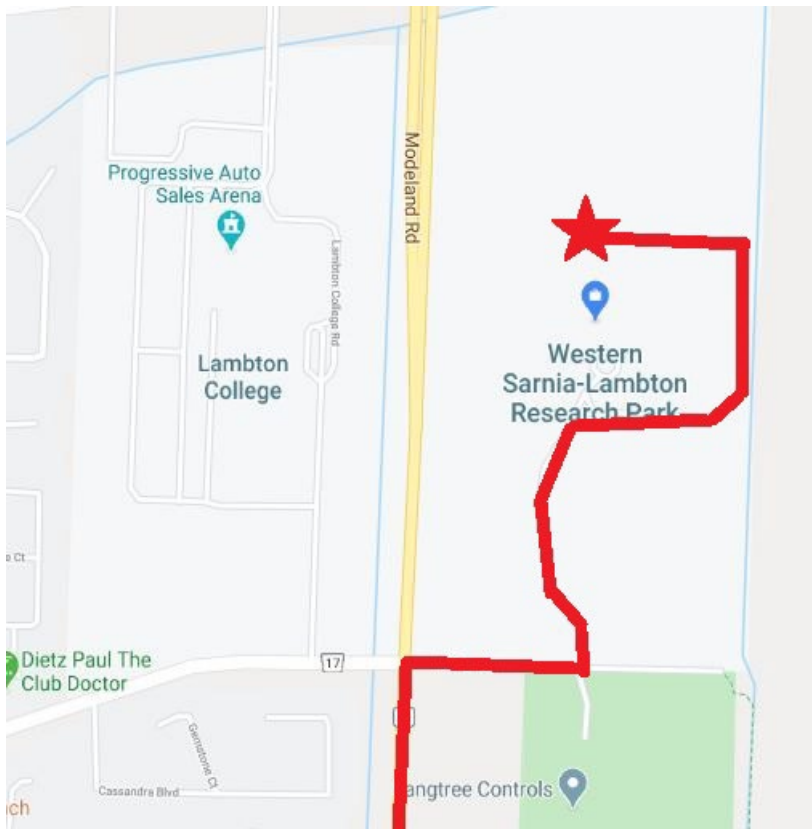

## RELOCATION DATE: FEBRUARY 4, 2020

The IEC is moving to the Western Research Park at 1086 Modeland Road, Sarnia, ON.  
Here are directions from Hwy 40 to our new building.

### Directions from Hwy 40 to 1086 Modeland Road

#### Directions from Hwy 40

-Turn right onto Wellington Street

*We look forward to seeing you at our new facility!*