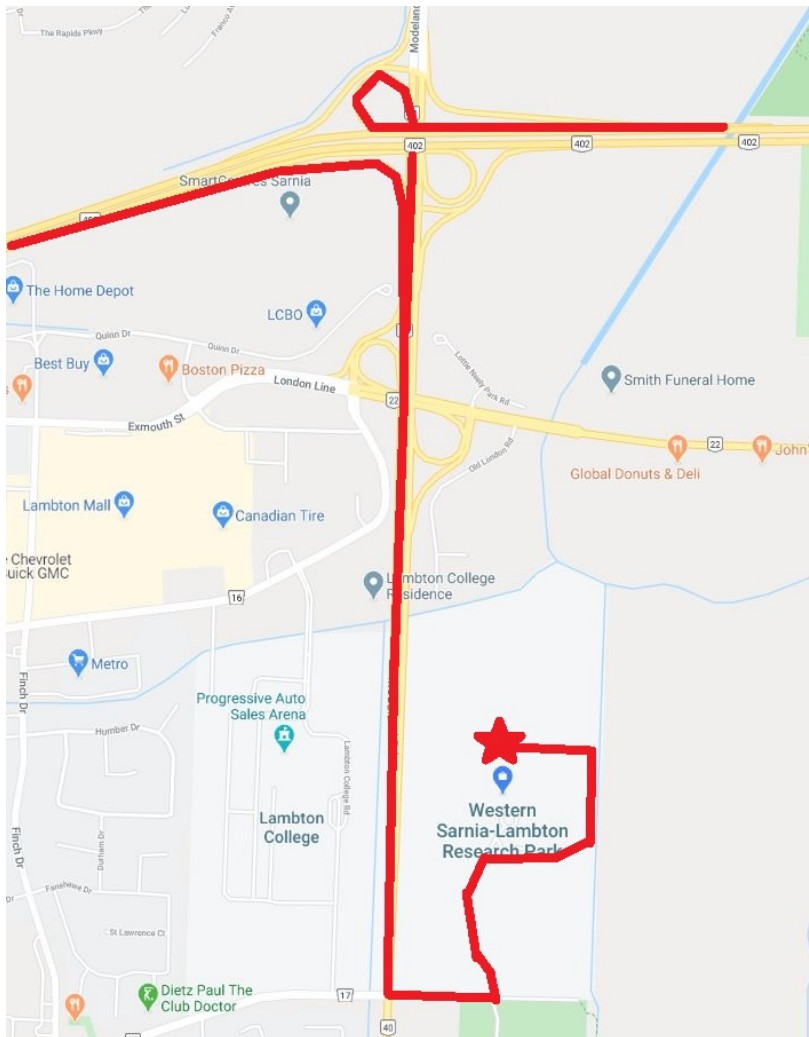

## RELOCATION DATE: FEBRUARY 4, 2020

The IEC is moving to the Western Research Park at 1086 Modeland Road, Sarnia, ON.  
Here are directions from Hwy 402 to our new building.

### Directions from Hwy 402 to 1086 Modeland Road

#### Directions from Hwy 402

- Take Modeland Road/ON-40 South
- Merge onto Modeland Rd/ON-40 S
- Turn left onto Wellington Street

*We look forward to seeing you at our new facility!*